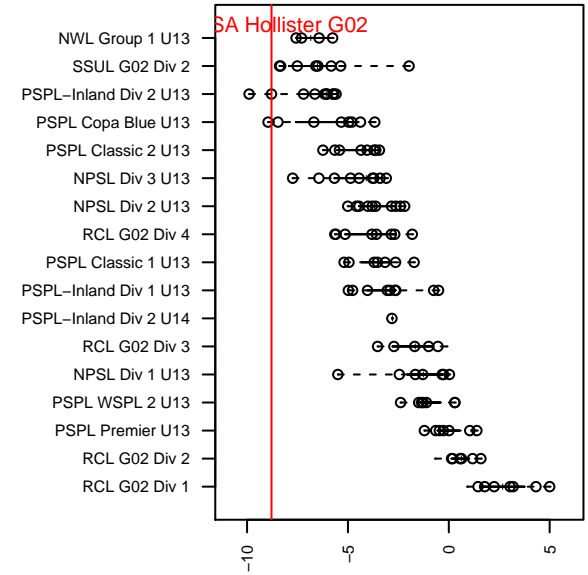

# IEYSA Hollister G02

, WA  
 G02 total strength=243  
 attack=0.15 defense=0.14  
 fall league = PSPL–Inland Div 2 U13  
 spr league = Spr PSPL–Inland Div 2 U13

alt names used:  
 IEYSA G02 Hollister  
 IEYSA G02 Hollister

Venues played:  
 2015 PSPL–Inland Div 2 U13  
 2015 Spr PSPL–Inland Div 2 U13

**attack and defense variance (black dot)  
relative to other teams  
and top 10 in region**

**attack and defense rating  
relative to others at age  
and all opponents in last 13 months**